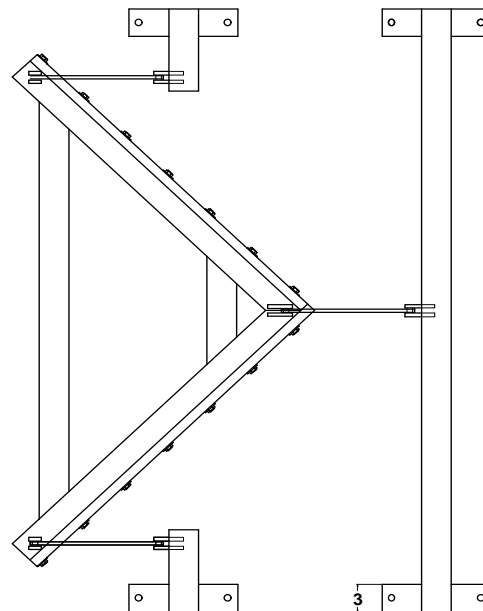

# BELT PLOWS

*E3 Belt Plows w/ 6" Blade*

**UNITS COME WITH BLADES AND SAFETY CHAIN**

<u>SKU #</u>	<u>BELT WIDTH WHERE USED</u>
E3P12	12"
E3P18	18"
E3P24	24"
E3P30	30"
E3P36	36"
E3P42	42"
E3P48	48"
E3P54	54"
E3P60	60"
E3P72	72"
E3P84	84"
E3P96	96"

Position When Blades Are New

Standard Products Ship in 24 to 48 Hrs.  
 FOB New Bern, NC 28562  
 Prices subject to change

**E3F00 - Belt Plow Frame Design Series**