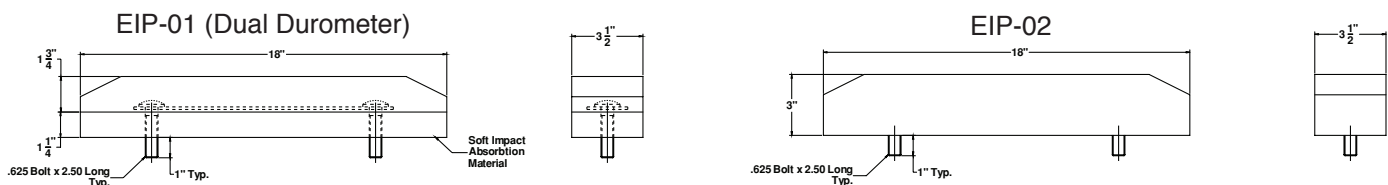

IMPACT SADDLES & PADS

Load Zone Replacement Parts

Impact Saddles

Eagle impact saddles are designed to absorb the energy from falling materials at the load zone on to your belt.

ORDERING INFORMATION

Size	Item Number
4x4½x11 7/8	EIS-01
6x6½x11 7/8	EIS-02

Impact Pads

Eagle impact pads are designed to support the belt by providing a flat surface that aids in sealing the load zone.

ORDERING INFORMATION

Size	Item Number
3x3½x18	EIP-01
3x3½x18	EIP-02

www.americaneaglemanufacturing.com