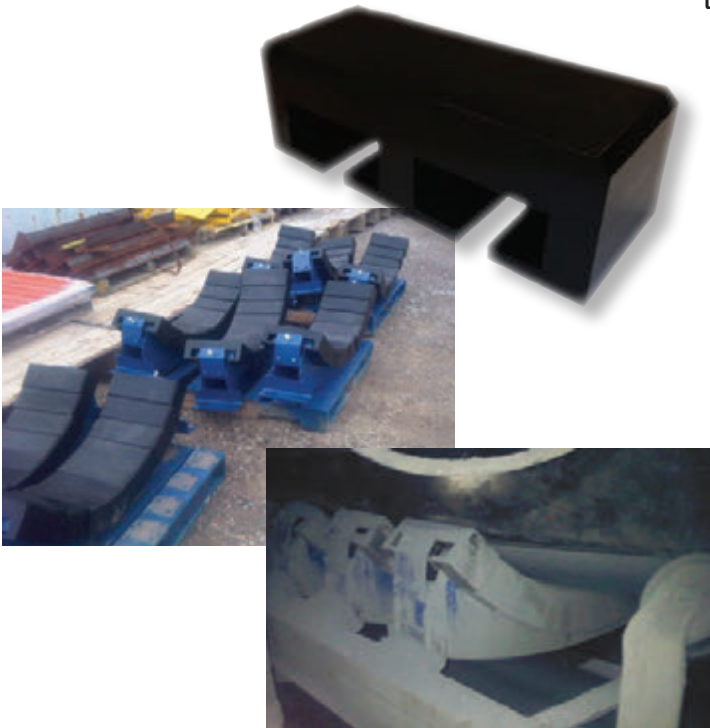

IMPACT SADDLES & PADS

Load Zone Replacement Parts

Impact Saddles

Eagle impact saddles are designed to absorb the energy from falling materials at the load zone on to your belt.

ORDERING INFORMATION

Size	Item Number
4x4½x11 7/8	EIS-01
6x6½x11 7/8	EIS-02

Impact Pads

Eagle impact pads are designed to support the belt by providing a flat surface that aids in sealing the load zone.

ORDERING INFORMATION

Size	Item Number
3x3½x18	EIP-01
3x3½x18	EIP-02

www.americaneaglemanufacturing.com