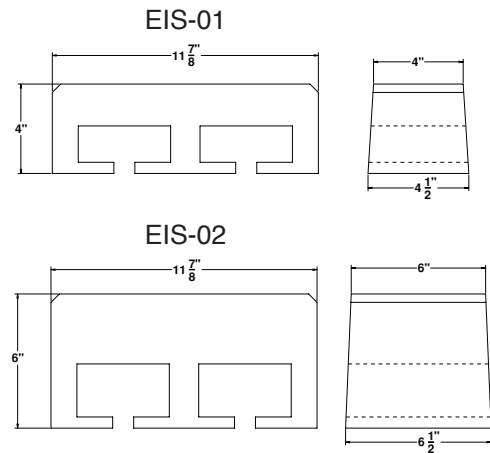

IMPACT SADDLES & PADS

Load Zone Replacement Parts

Impact Saddles

Eagle impact saddles are designed to absorb the energy from falling materials at the load zone on to your belt.

ORDERING INFORMATION

Size	Item Number
4x4½x11 7/8	EIS-01
6x6½x11 7/8	EIS-02

Impact Pads

Eagle impact pads are designed to support the belt by providing a flat surface that aids in sealing the load zone.

ORDERING INFORMATION

Size	Item Number
3x3½x18	EIP-01
3x3½x18	EIP-02

www.americaneaglemanufacturing.com